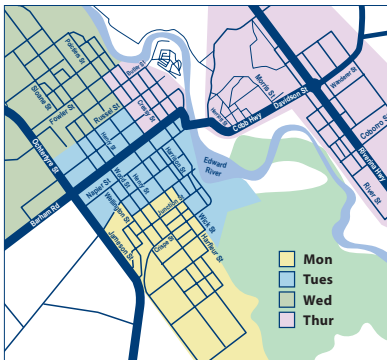

## September

Mo	Tu	We	Th	Fr	Sa	Su
1	2	3	4	5	6	7
8	9	10	11	12	13	14
15	16	17	18	19	20	21
22	23	24	25	26	27	28
29	30					

## October

Mo	Tu	We	Th	Fr	Sa	Su
		1	2	3	4	5
6	7	8	9	10	11	12
13	14	15	16	17	18	19
20	21	22	23	24	25	26
27	28	29	30	31		

## November

Mo	Tu	We	Th	Fr	Sa	Su
					1	2
3	4	5	6	7	8	9
10	11	12	13	14	15	16
17	18	19	20	21	22	23
24	25	26	27	28	29	30

## December

Mo	Tu	We	Th	Fr	Sa	Su
1	2	3	4	5	6	7
8	9	10	11	12	13	14
15	16	17	18	19	20	21
22	23	24	25	26	27	28
29	30	31				

- For residents in courts you will be directed by councils as to correct bin placement for the trucks to service your bins
- Place your bin out the night before your collection day or by 6am on the morning of collection
- Place bin close to the kerb with the handle facing toward your property at least **1 metre apart** and away from trees, cars and other obstructions.